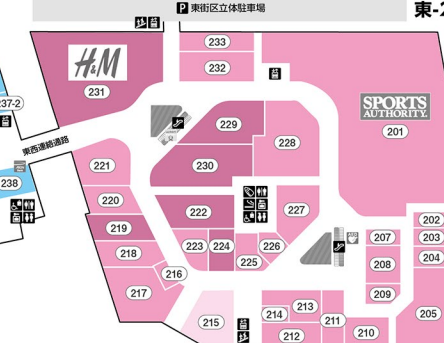

2020年9月現在 | Vol.171

フロアガイド

FLOOR GUIDE

ここは必ず出合いの場所。

AEON TOWN
イオンタウンユーカリが丘

館内共用部で無料のWi-Fiが使えます。
ネットワーク名「AEON」に接続し、お客さまのメールアドレスをご登録ください。

ペットで同様ののご案内とお願い
ペットで同様にペトマへの入店は東街区立体駐車場のエレベーターをご利用ください。

西-3

Table listing various shops and services in the West-3 area, including arcade games, cafes, and educational institutions.

3階 KIDS REPUBLIC 常に子供と家族の笑顔があふれるフロア

東-3

東-3

Table listing various shops and services in the East-3 area, including educational institutions and retail stores.

西-2

Table listing various shops and services in the West-2 area, including clothing stores and professional services.

2階 AEON STYLE 住まいとファッションをコーディネートするフロア

東-2

東-2

Table listing various shops and services in the East-2 area, including fitness centers and retail stores.

西-1

Table listing various shops and services in the West-1 area, including food and beverage outlets.

1階 AEON STYLE 毎日がドキドキワクワクする食のフロア

東-1

東-1

Table listing various shops and services in the East-1 area, including clothing and lifestyle stores.