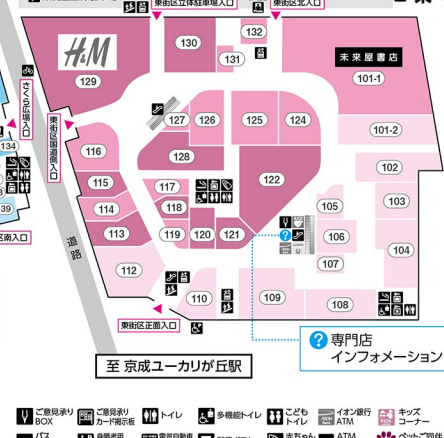

2020年9月現在 | Vol.171

フロアガイド

FLOOR GUIDE

ここは必ず出合いの場所。

AEON TOWN
イオンタウンユーカリが丘

館内共用部で無料のWi-Fiが使えます。
ネットワーク名「AEON」に接続し、お客さまのメールアドレスをご登録ください。

ペットで同様ののご案内とお願い
ペットで同様にペトマへの入店は東街区立体駐車場のエレベーターをご利用ください。

西-3

Table listing various shops and services in the West-3 area, including arcade games, cafes, and educational institutions.

3階 KIDS REPUBLIC 常に子供と家族の笑顔があふれるフロア

東-3

東-3

Table listing various shops and services in the East-3 area, including educational institutions and retail stores.

西-2

Table listing various shops and services in the West-2 area, including clothing stores and professional services.

2階 AEON STYLE 住まいとファッションをコーディネートするフロア

東-2

東-2

Table listing various shops and services in the East-2 area, including fitness centers and retail stores.

西-1

Table listing various shops and services in the West-1 area, including food and beverage outlets.

1階 AEON STYLE 毎日がドキドキワクワクする食のフロア

東-1

東-1

Table listing various shops and services in the East-1 area, including clothing and lifestyle stores.